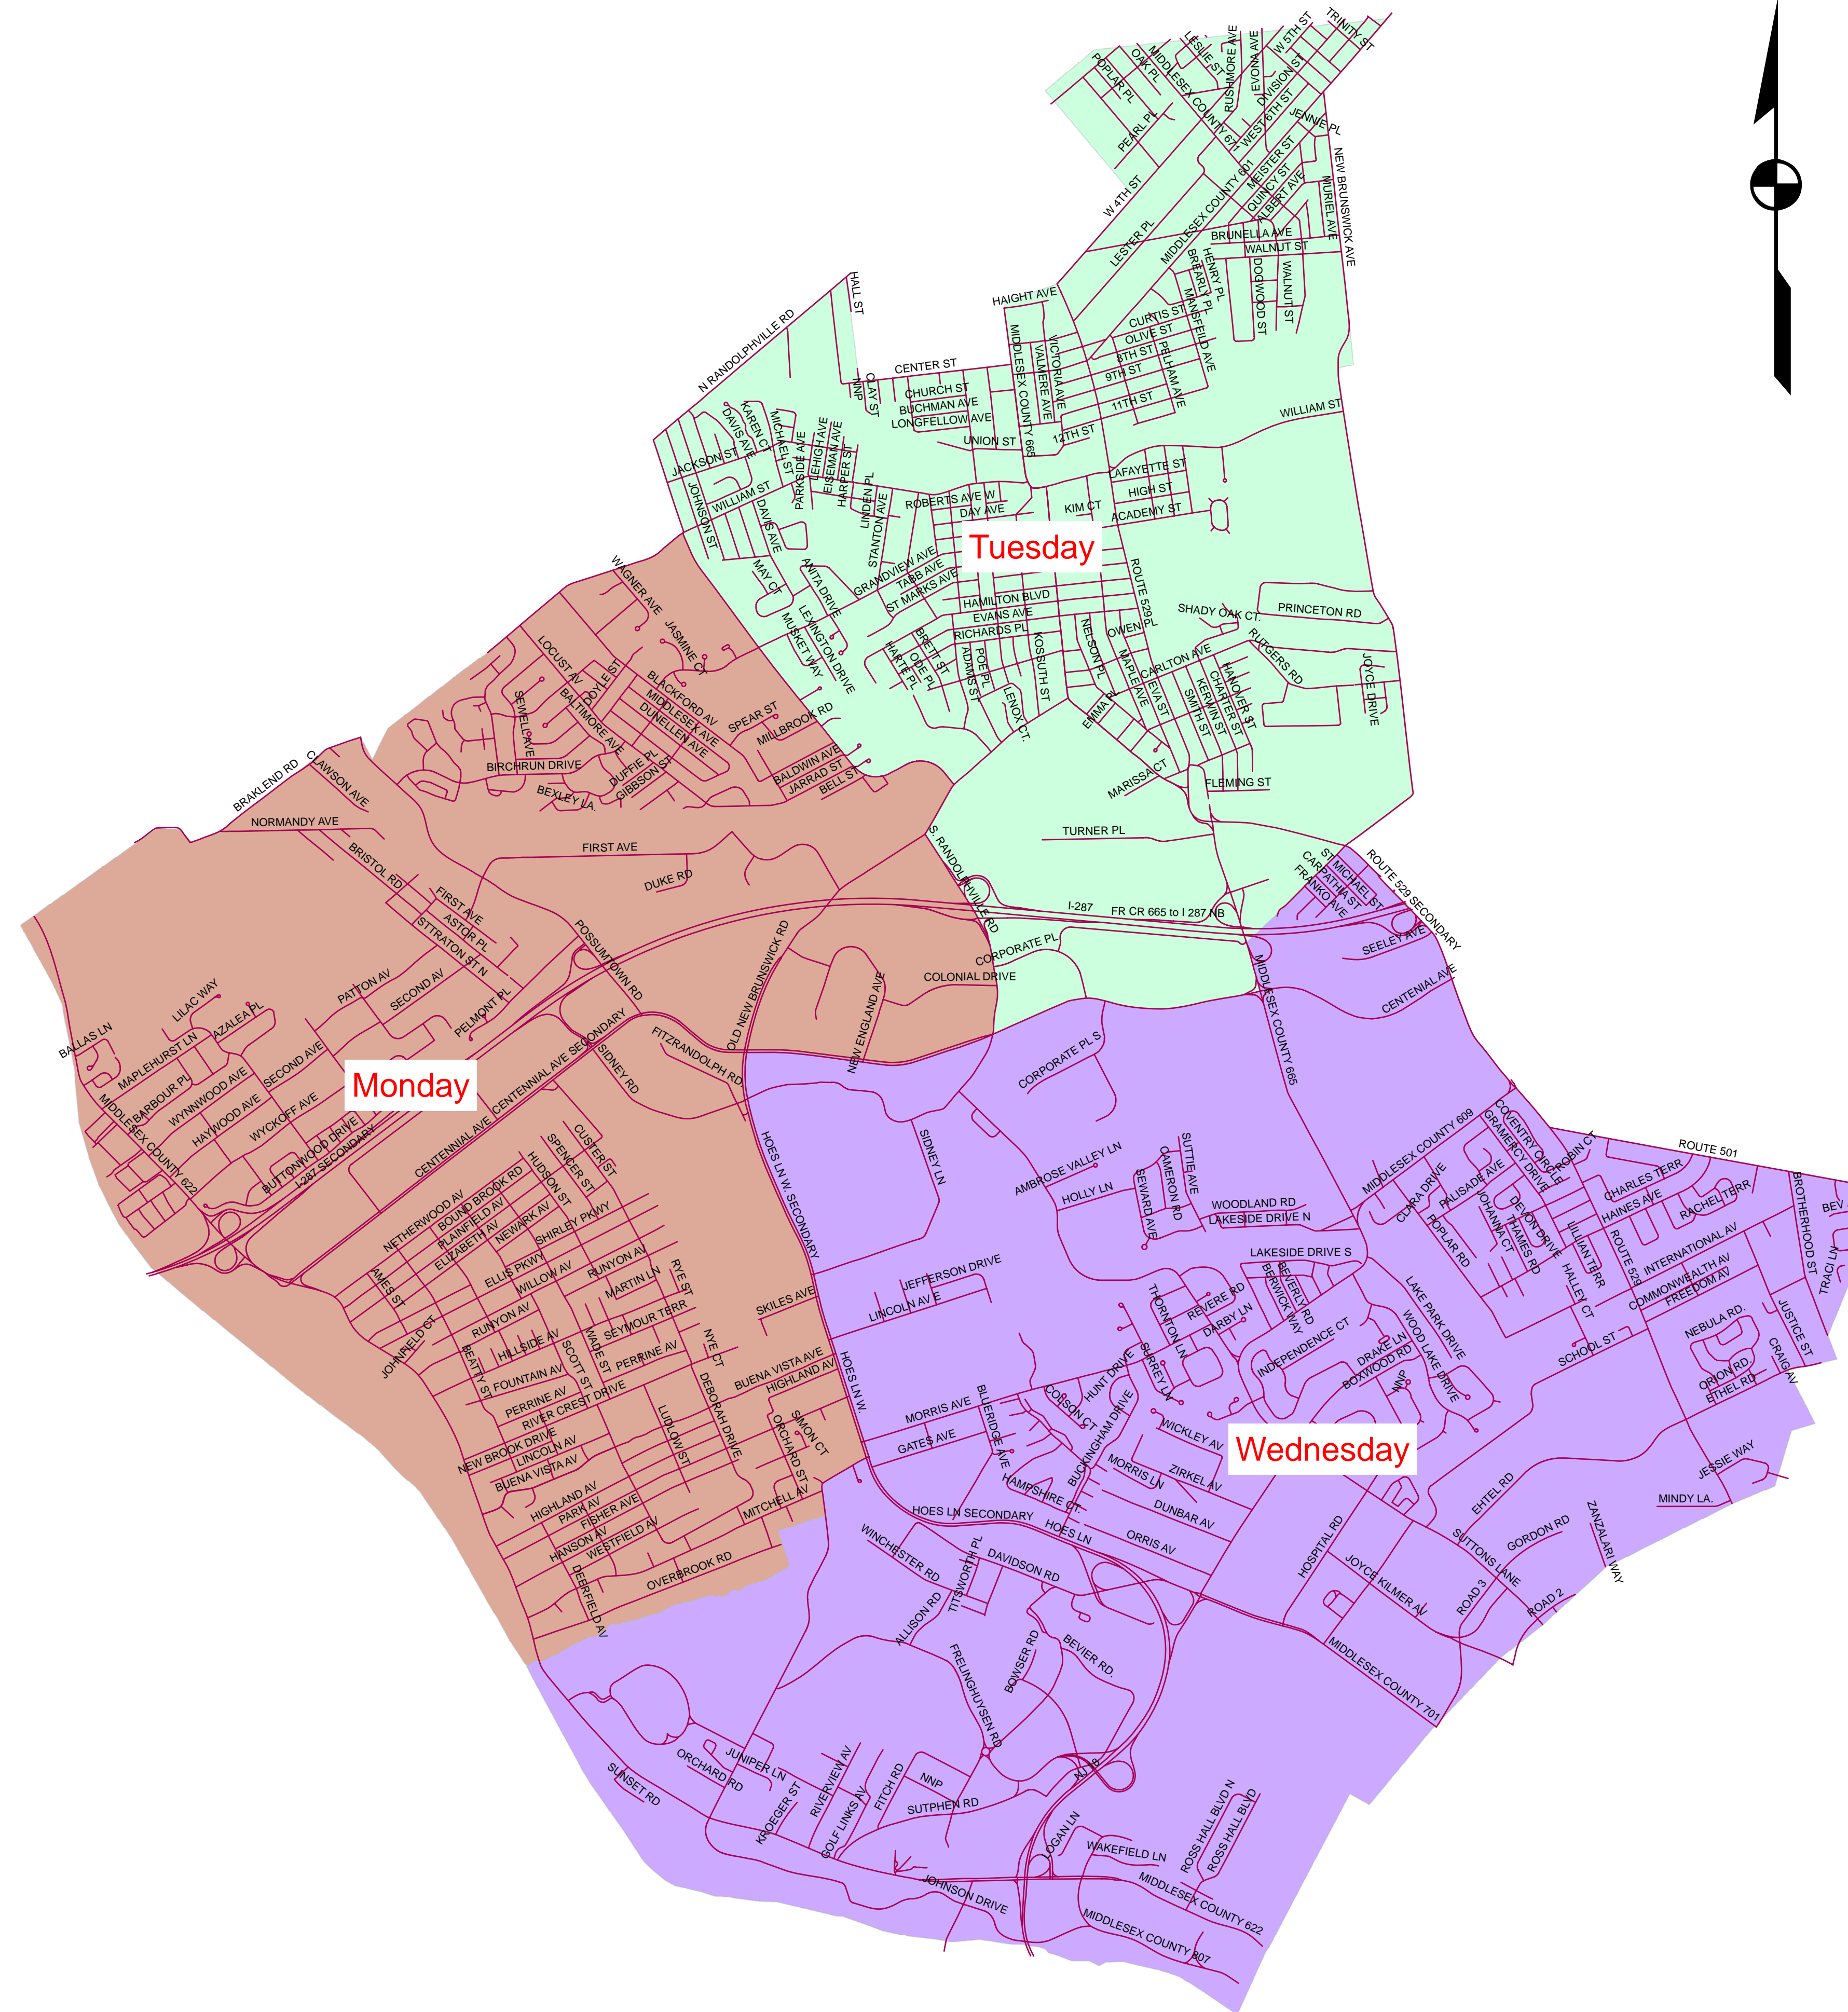

PISCATAWAY

2007 CURBSIDE COLLECTION SCHEDULE

MONDAYS

Bordered by North Randolphville Road on the north; Overbrook Avenue on the east; River Road on the south; William Street and Baekland Avenue on the west.

Jan.	*6	15	29	July	2	16	30
Feb.	12	26		Aug.	13	27	
Mar.	12	26		Sep.	10	24	
Apr.	9	23		Oct.	8	22	
May	7	21		Nov.	5	19	
June	4	18		Dec.	3	17	31

* Holiday Pickup Date changes

New Year's Day: January 1 changed to January 6

TUESDAYS

Bordered by the City of Plainfield on the north; South Avenue, Center Street, Marsh Avenue and West 4th Street on the east; North Randolphville Road and the RR tracks on the south; West 7th Street and New Brunswick Avenue on the west.

Jan.	2	16	30	July	3	17	31
Feb.	13	27		Aug.	14	28	
Mar.	13	27		Sep.	11	25	
Apr.	10	24		Oct.	9	23	
May	8	22		Nov.	6	20	
June	5	19		Dec.	4	18	

WEDNESDAY

Bordered by Stelton Road and New Durham Road on the north; Hoes Lane and Centennial Avenue on the east; River Road on the south; Brotherhood Road and Ethel Road on the west.

Jan.	3	17	31	July	*7	18	
Feb.	14	28		Aug.	1	15	29
Mar.	14	28		Sep.	12	26	
Apr.	11	25		Oct.	10	24	
May	9	23		Nov.	7	21	
June	6	20		Dec.	5	19	

* Holiday Pickup Date changes

Independence Day: July 4 changed to July 7

HOLIDAYS

Recycling collection holidays for 2007: New Years Day, Memorial Day, Independence Day, Labor Day, Thanksgiving and Christmas.

If your collection day falls on any of these holidays, collection is rescheduled for the following Saturday the following Saturday.

Recycle Pickup Schedule